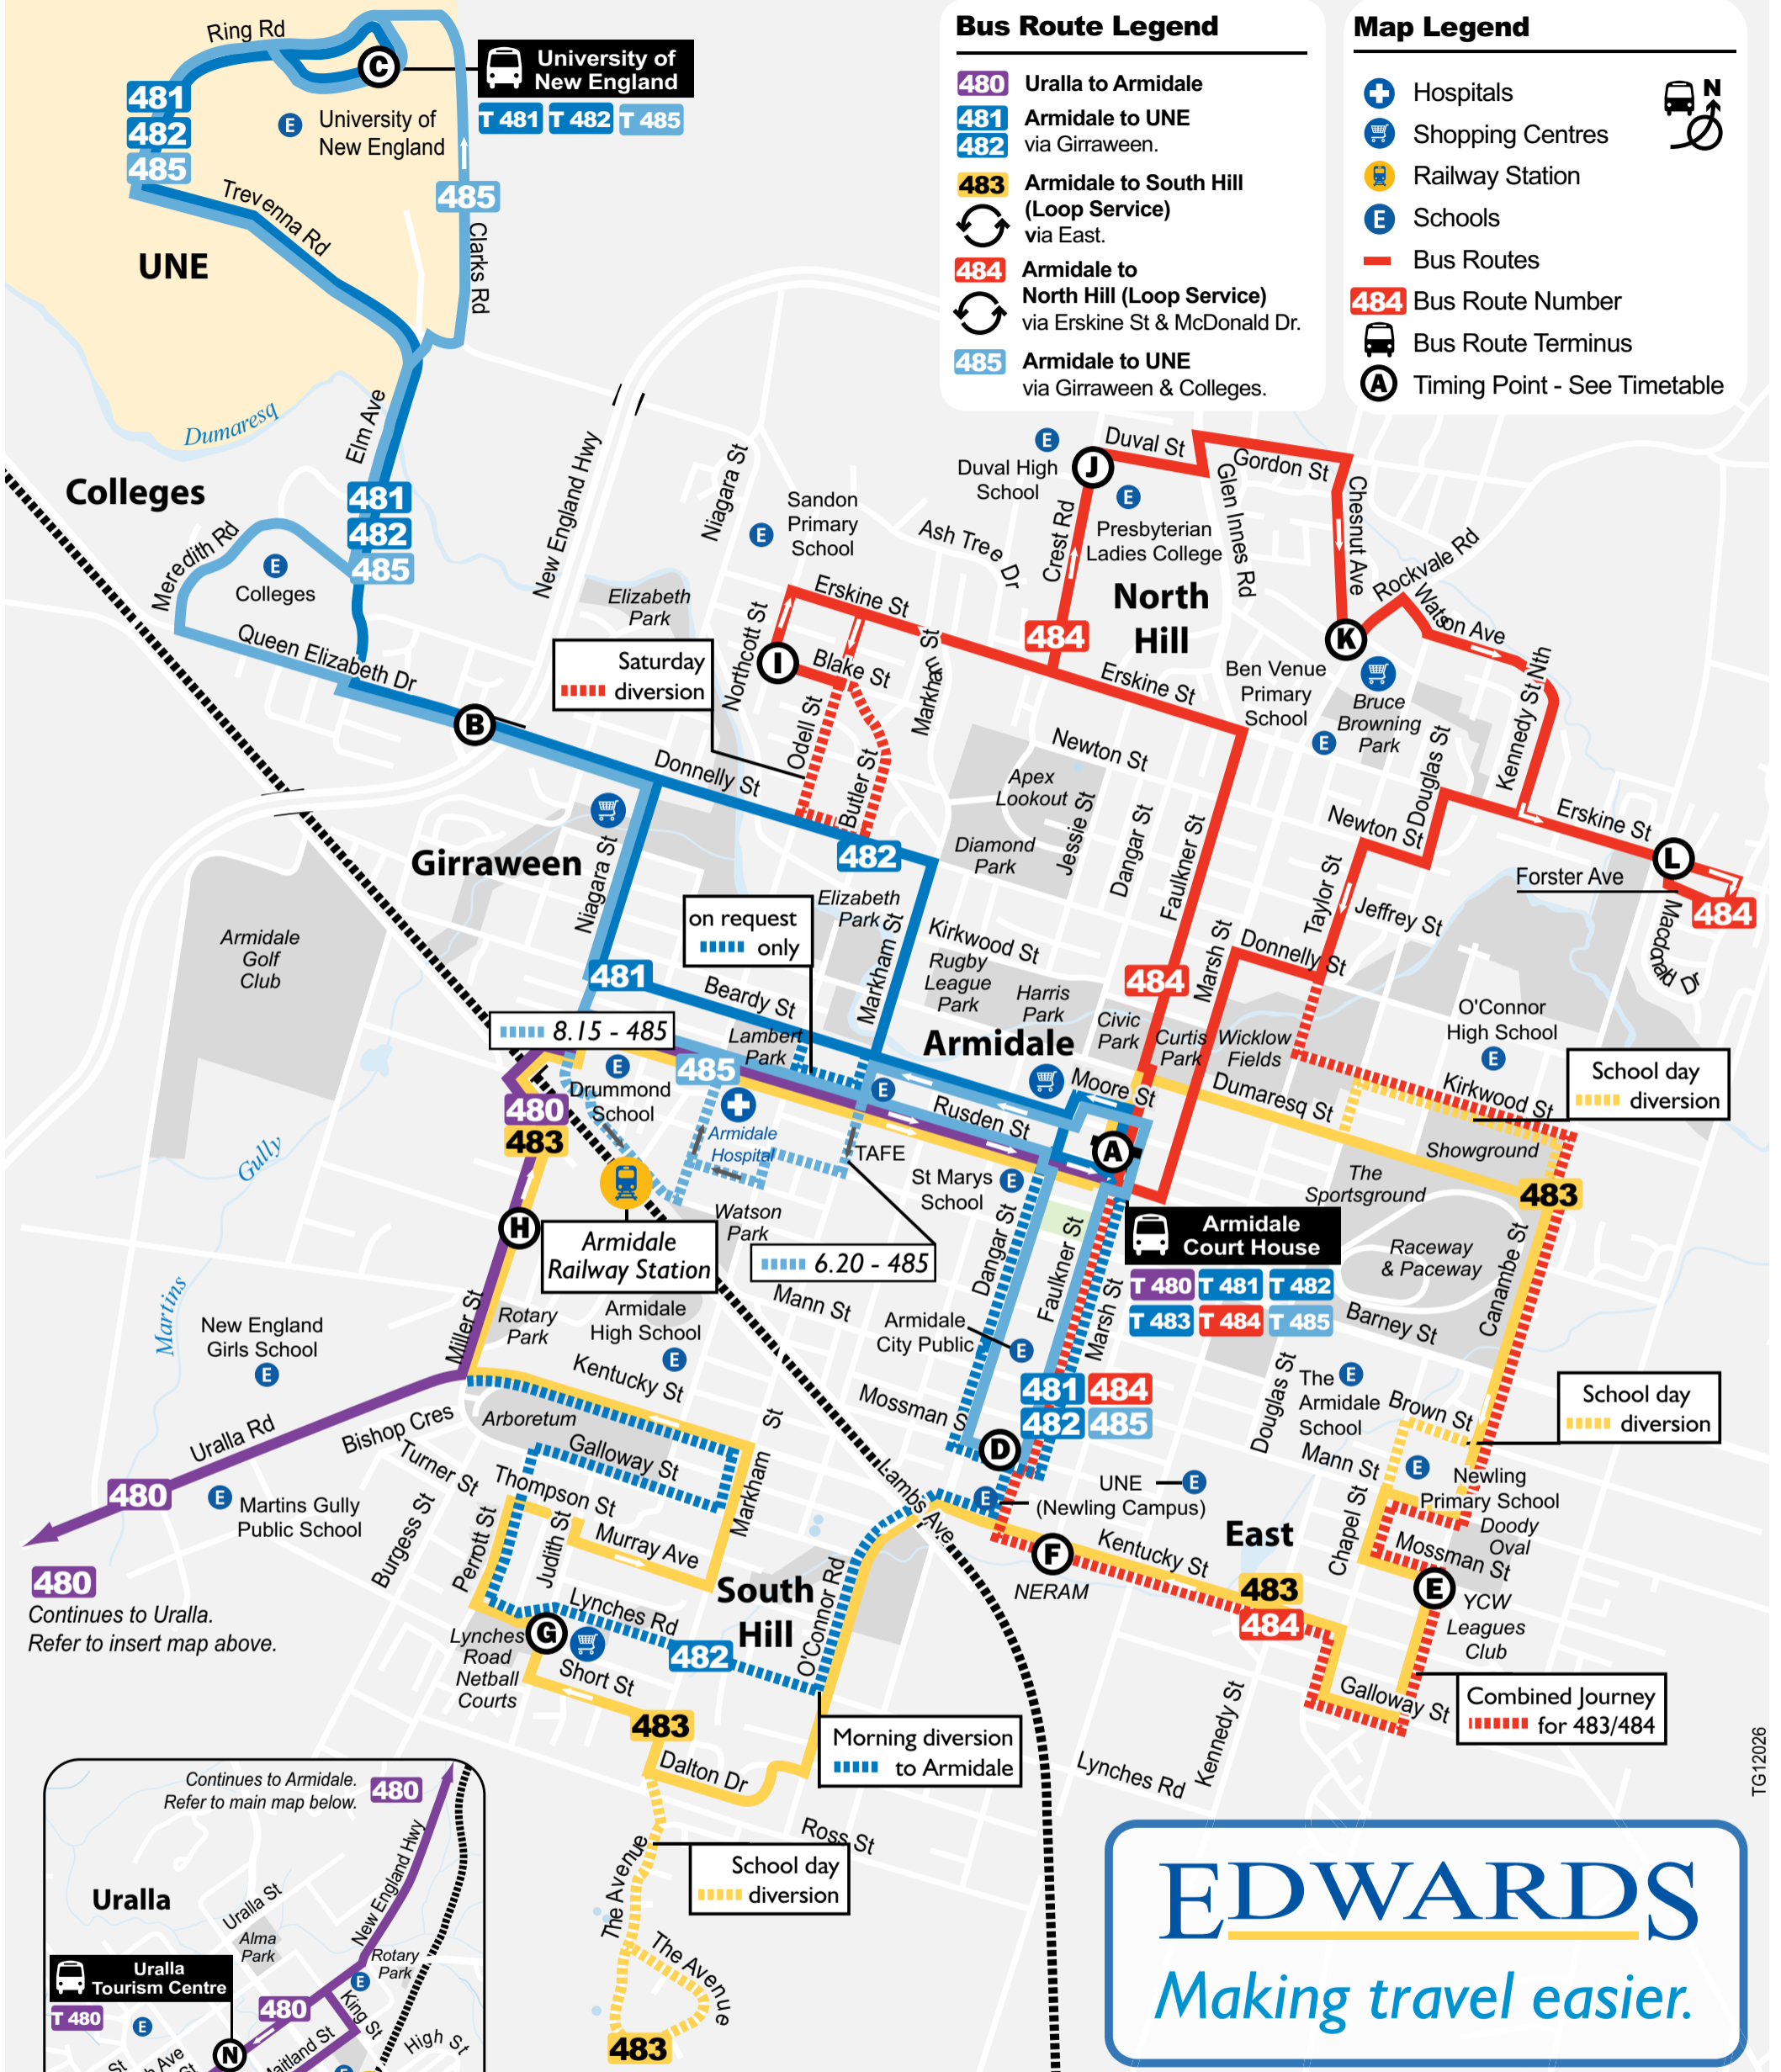

Bus Route Map

Bus Route Legend

- 480** Uralla to Armidale
- 481** Armidale to UNE via Girraween.
- 482** Armidale to South Hill (Loop Service) via East.
- 484** Armidale to North Hill (Loop Service) via Erskine St & McDonald Dr.
- 485** Armidale to UNE via Girraween & Colleges.

Map Legend

- Hospitals
- Shopping Centres
- Railway Station
- Schools
- Bus Routes
- 484** Bus Route Number
- Bus Route Terminus
- A** Timing Point - See Timetable

EDWARDS
Making travel easier.