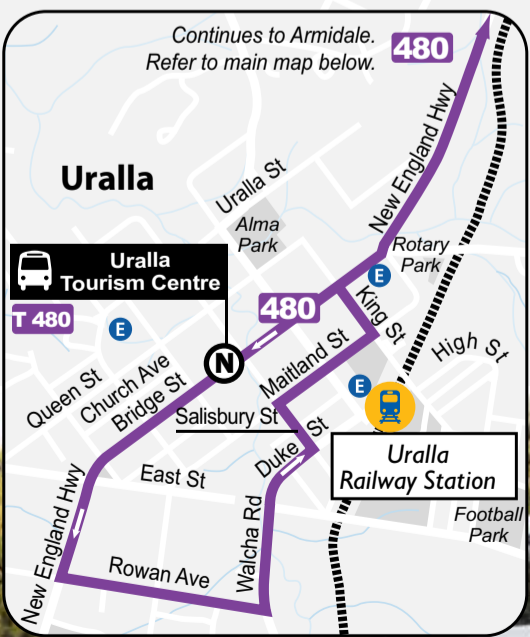

Bus Route Map

Bus Route Legend

- 480** Uralla to Armidale
- 481** Armidale to UNE via Girraween.
- 482** Armidale to South Hill (Loop Service) via East.
- 484** Armidale to North Hill (Loop Service) via Erskine St & McDonald Dr.
- 485** Armidale to UNE via Girraween & Colleges.

Map Legend

- Hospitals
- Shopping Centres
- Railway Station
- Schools
- Bus Routes
- 484** Bus Route Number
- Bus Route Terminus
- A** Timing Point - See Timetable

EDWARDS
Making travel easier.