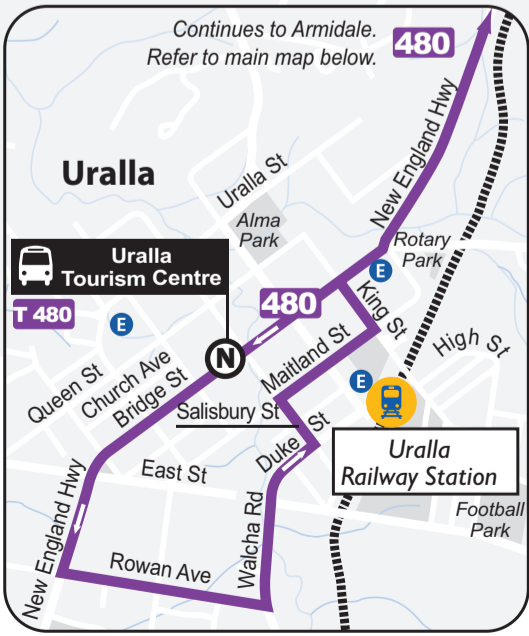

Bus Route Map

Bus Route Legend

- 480** Uralla to Armidale
- 481** Armidale to UNE via Girraween.
- 482** Armidale to South Hill (Loop Service) via East.
- 483** Armidale to North Hill (Loop Service) via East.
- 484** Armidale to North Hill (Loop Service) via Erskine St & McDonald Dr.
- 485** Armidale to UNE via Girraween & Colleges.

Map Legend

- Hospitals
- Shopping Centres
- Railway Station
- Schools
- Bus Routes
- 484** Bus Route Number
- Bus Route Terminus
- A** Timing Point - See Timetable

EDWARDS
Making travel easier.