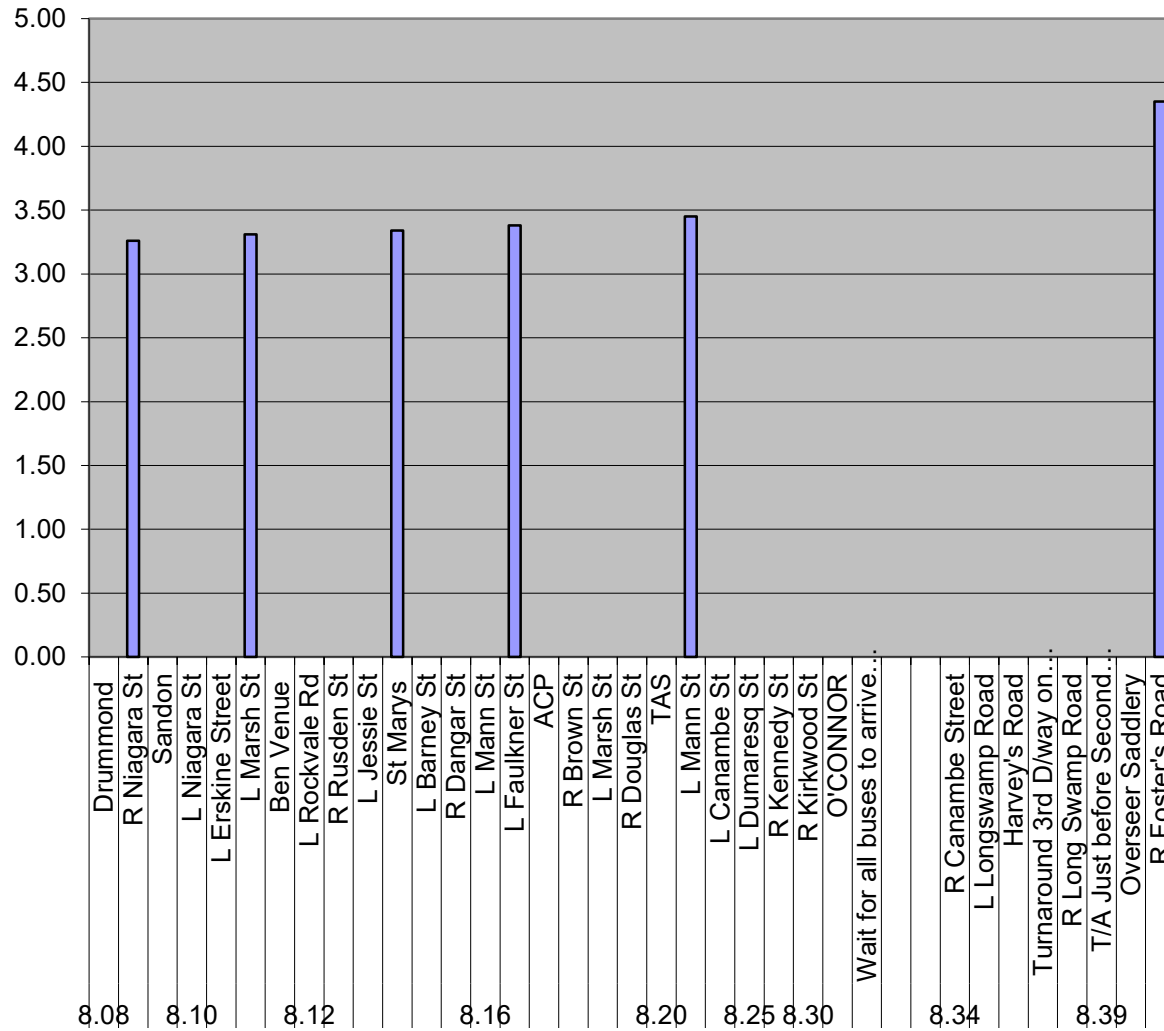

Bus 12 LONGSWAMP PM 2.55 R Drew Street L Mc Lennan St R Niagara St L Barney St R Chapel St 3.05
 R Kentucky St L Kurrawatha Ave 3.12 T/A Kurrawatha Ave R Uralla Rd L Miller St R McLennan St R Niagara St L Ohio
 St L Rusden St 3.17