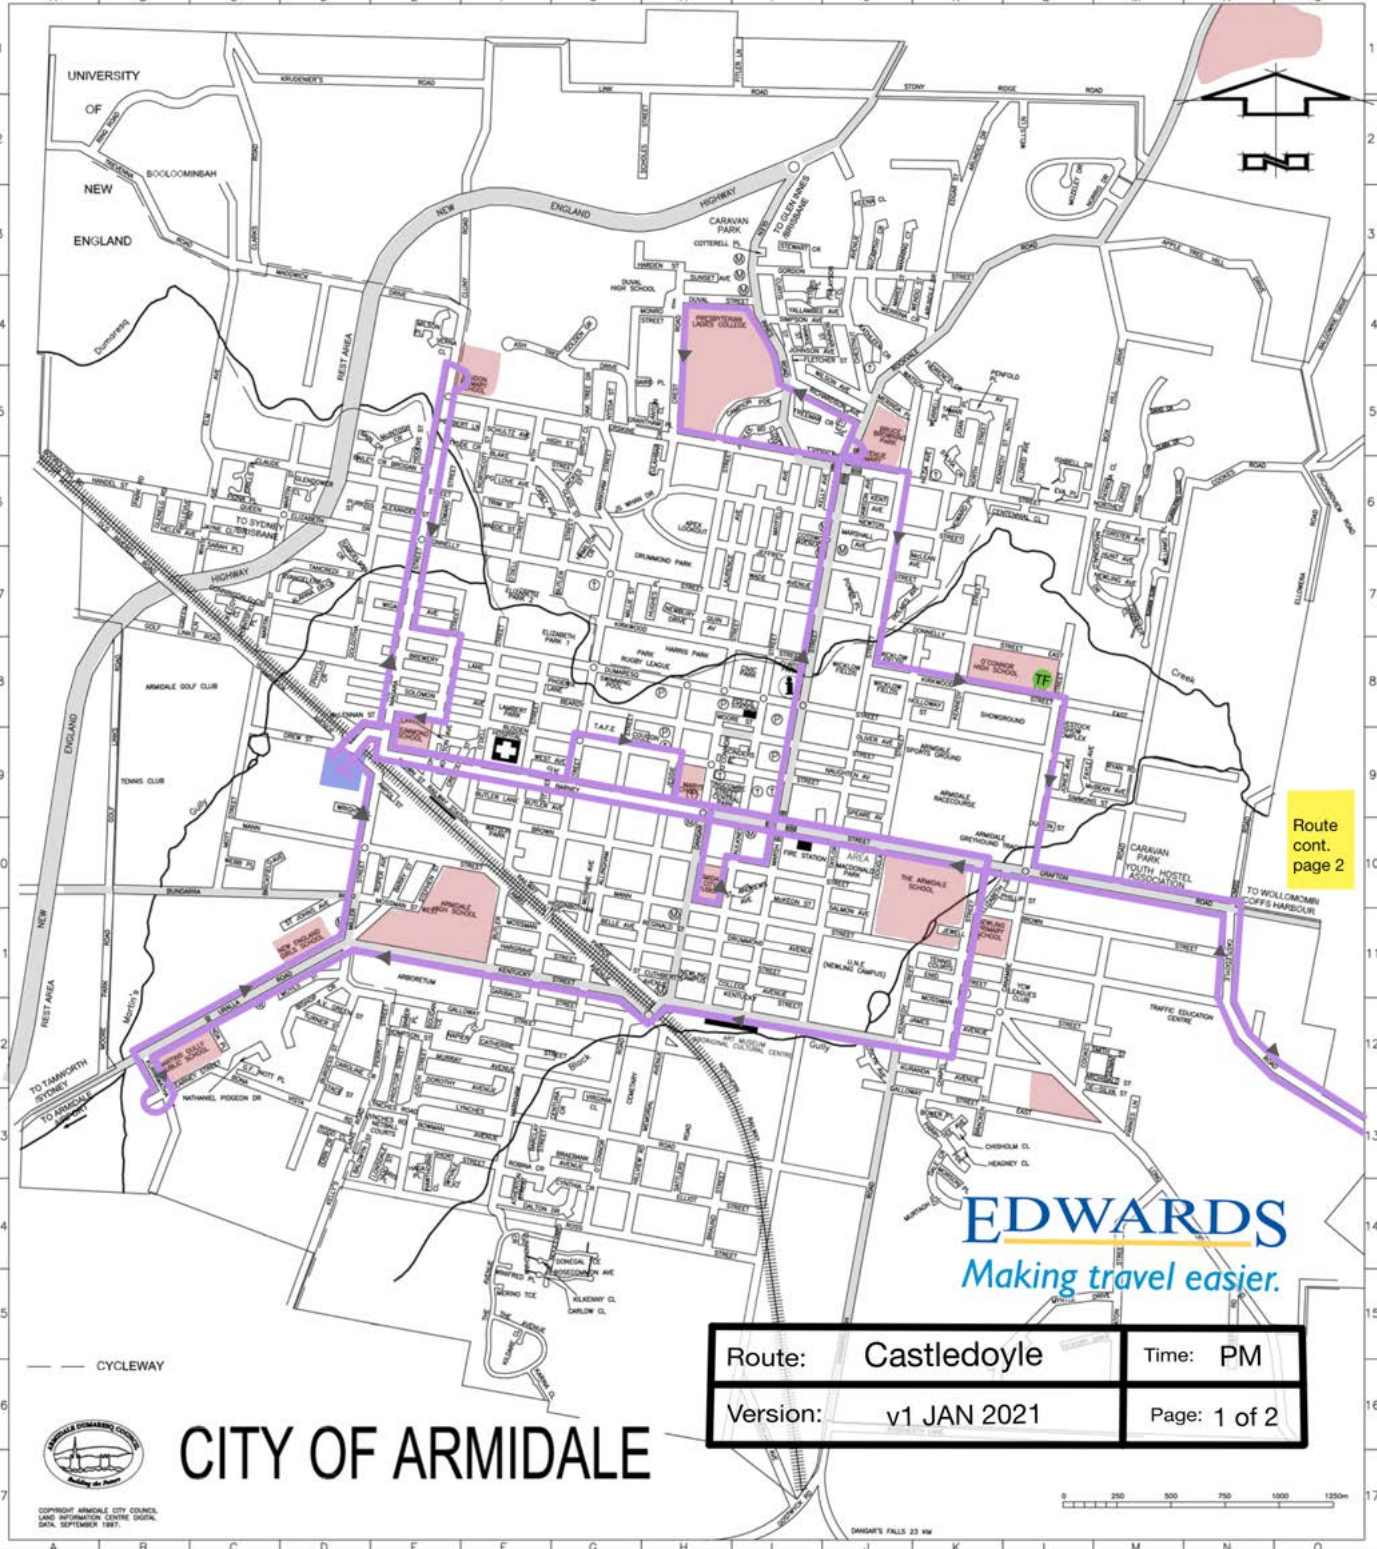

Route cont. page 2

EDWARDS
Making travel easier.

Route:	Castledoyle	Time:	PM
Version:	v1 JAN 2021	Page:	1 of 2

--- CYCLEWAY

CITY OF ARMIDALE

DRAGON'S FALLS 23 HW