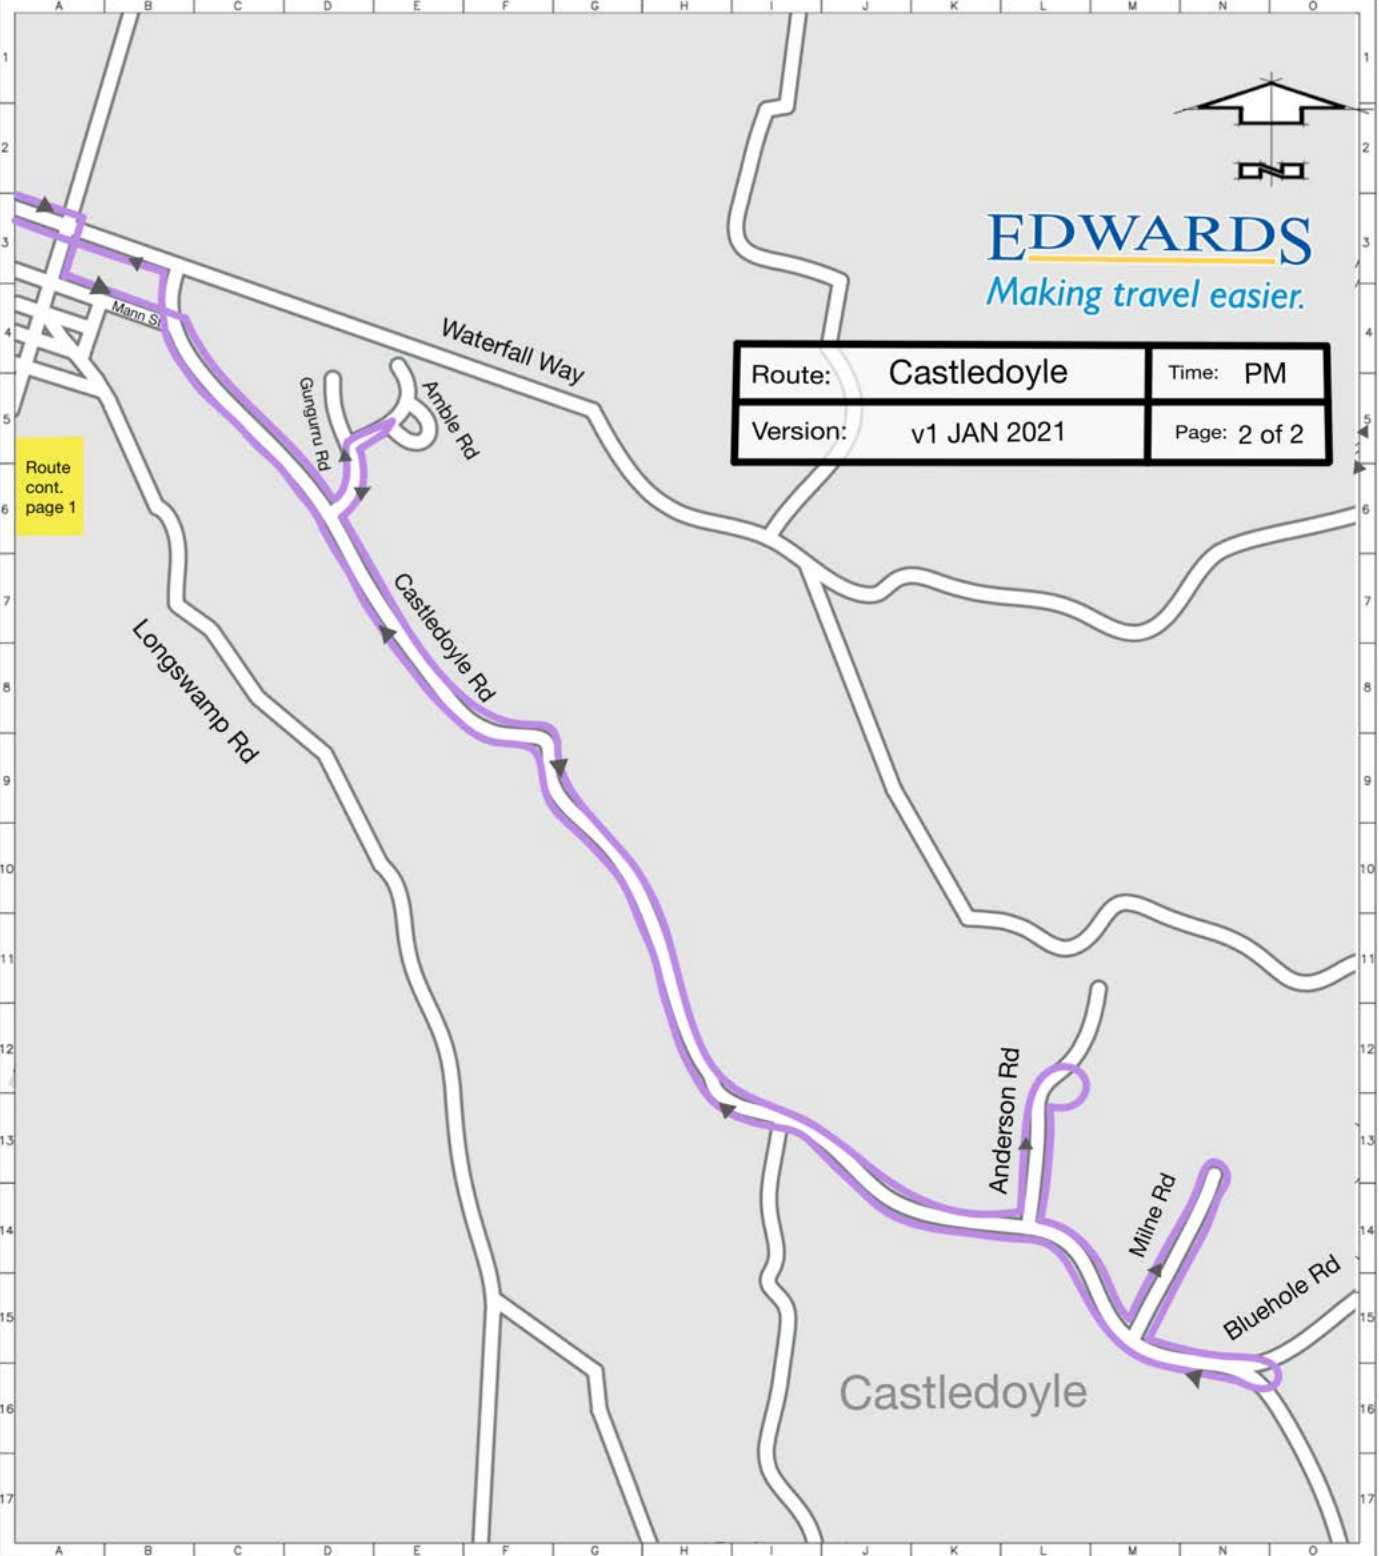

DRAGRAVE FALLS 23 NW

EDWARDS
Making travel easier.

Route:	Castledoye	Time:	AM
Version:	v1 JAN 2021	Page:	2 of 2

Route
cont.
page 1

Castledoye

Route cont. page 2

EDWARDS
Making travel easier.

Route:	Castledoyle	Time:	PM
Version:	v1 JAN 2021	Page:	1 of 2

Route
cont.
page 1

Castledoye