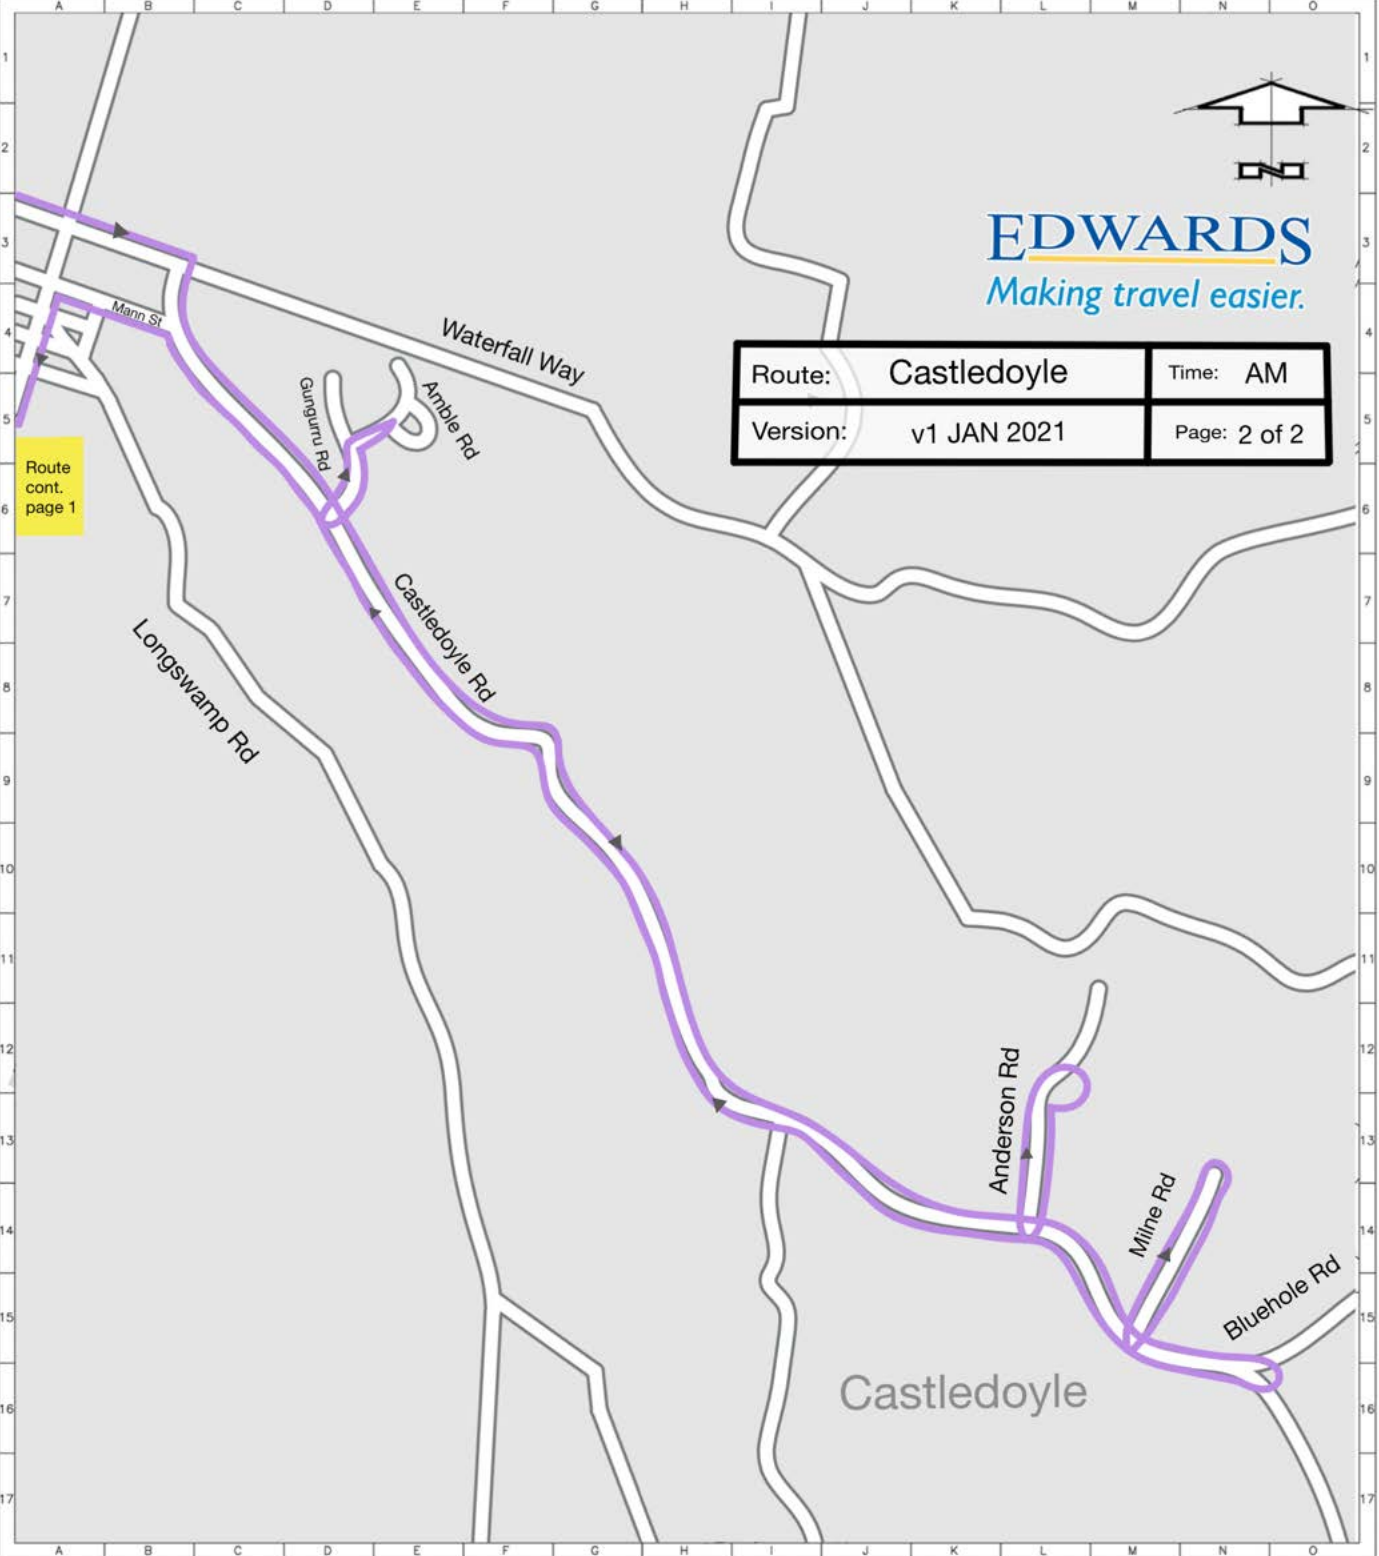

Route cont. page 2

EDWARDS
Making travel easier.

Route:	Castledoyle	Time:	AM
Version:	v1 JAN 2021	Page:	1 of 2

CITY OF ARMIDALE

© COPYRIGHT ARMIDALE CITY COUNCIL. LAND INFORMATION CENTRE DATA. DATA, SEPTEMBER 1987.

DRAGRAVE FALLS 23 NW

EDWARDS
Making travel easier.

Route:	Castledoye	Time:	AM
Version:	v1 JAN 2021	Page:	2 of 2

Route
cont.
page 1

Castledoye

Route cont. page 2

EDWARDS
Making travel easier.

Route:	Castledoyle	Time:	PM
Version:	v1 JAN 2021	Page:	1 of 2

Route
cont.
page 1

Castledoye