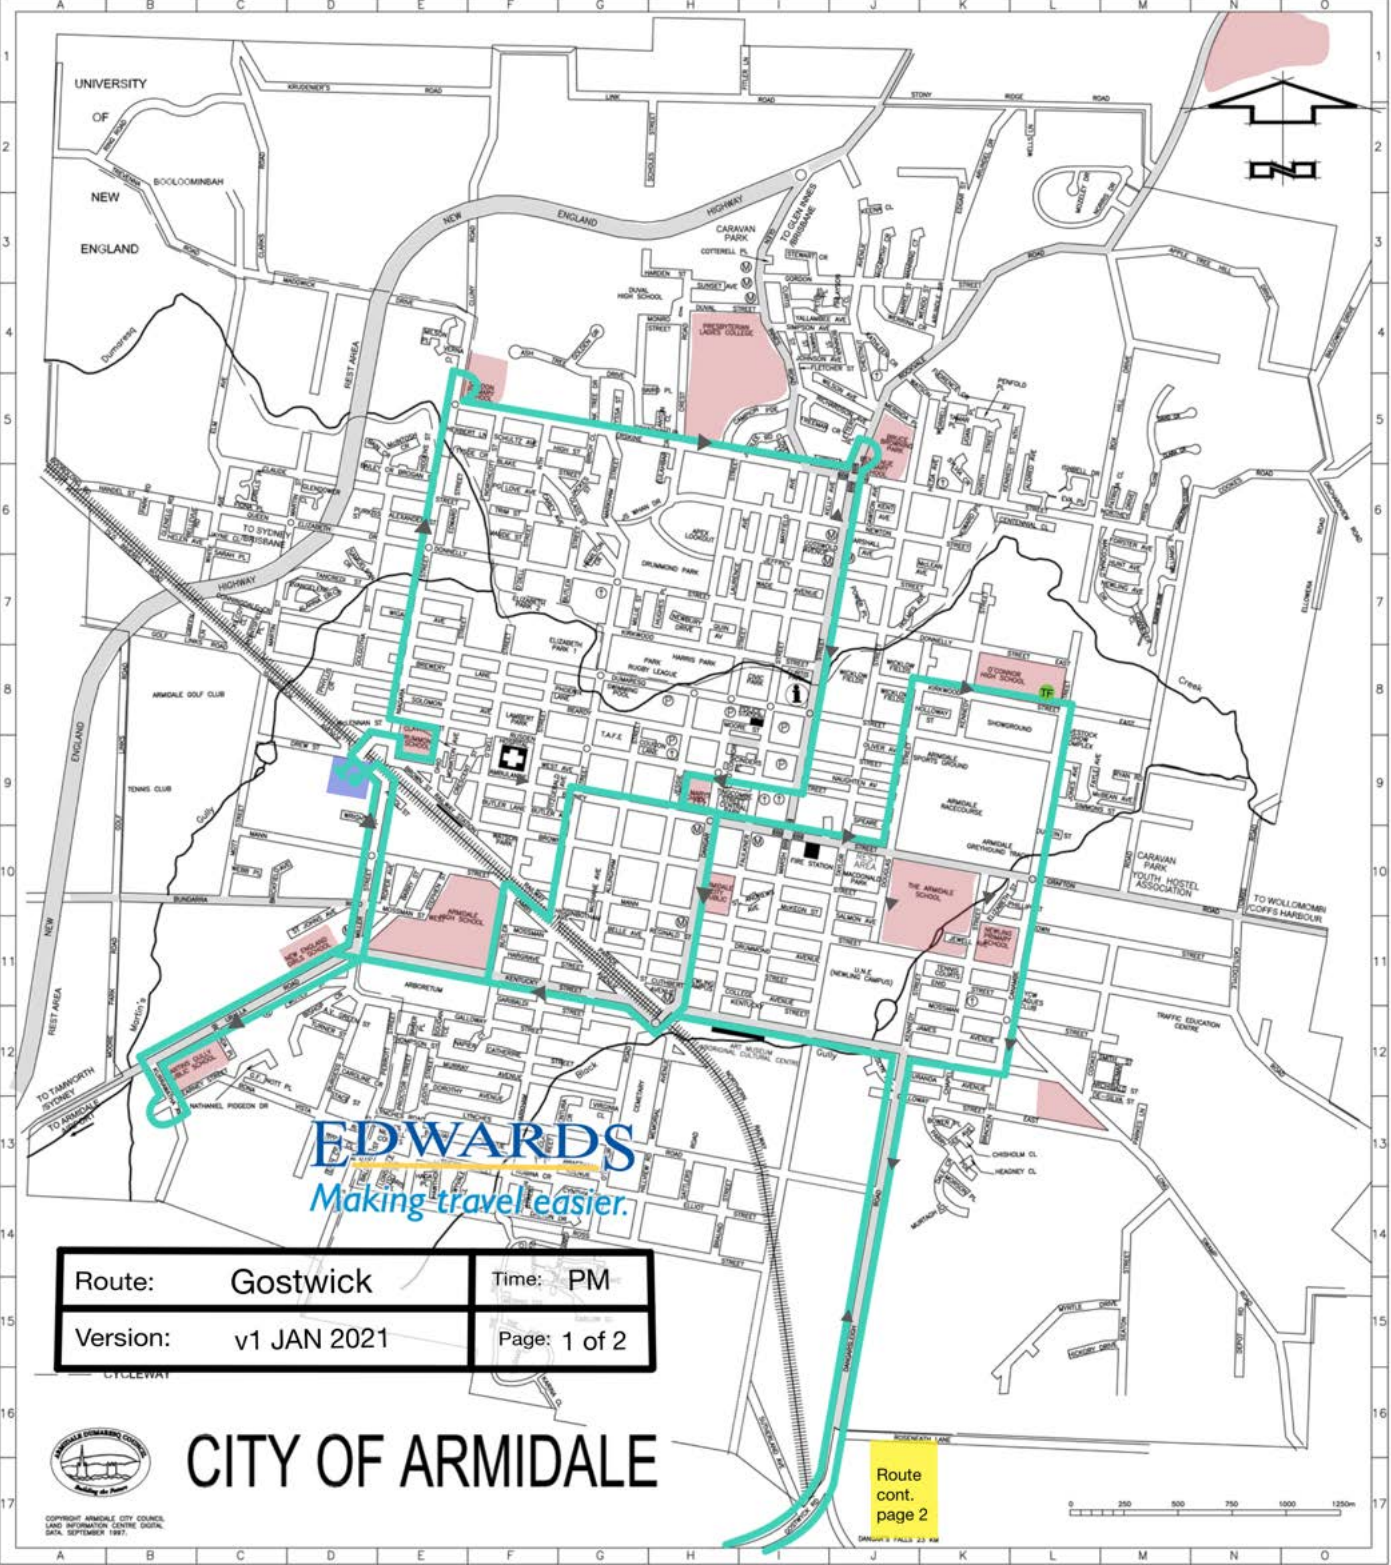

EDWARDS
Making travel easier.

Route:	Gostwick	Time:	PM
Version:	v1 JAN 2021	Page:	1 of 2

CITY OF ARMIDALE

Route
cont.
page 2