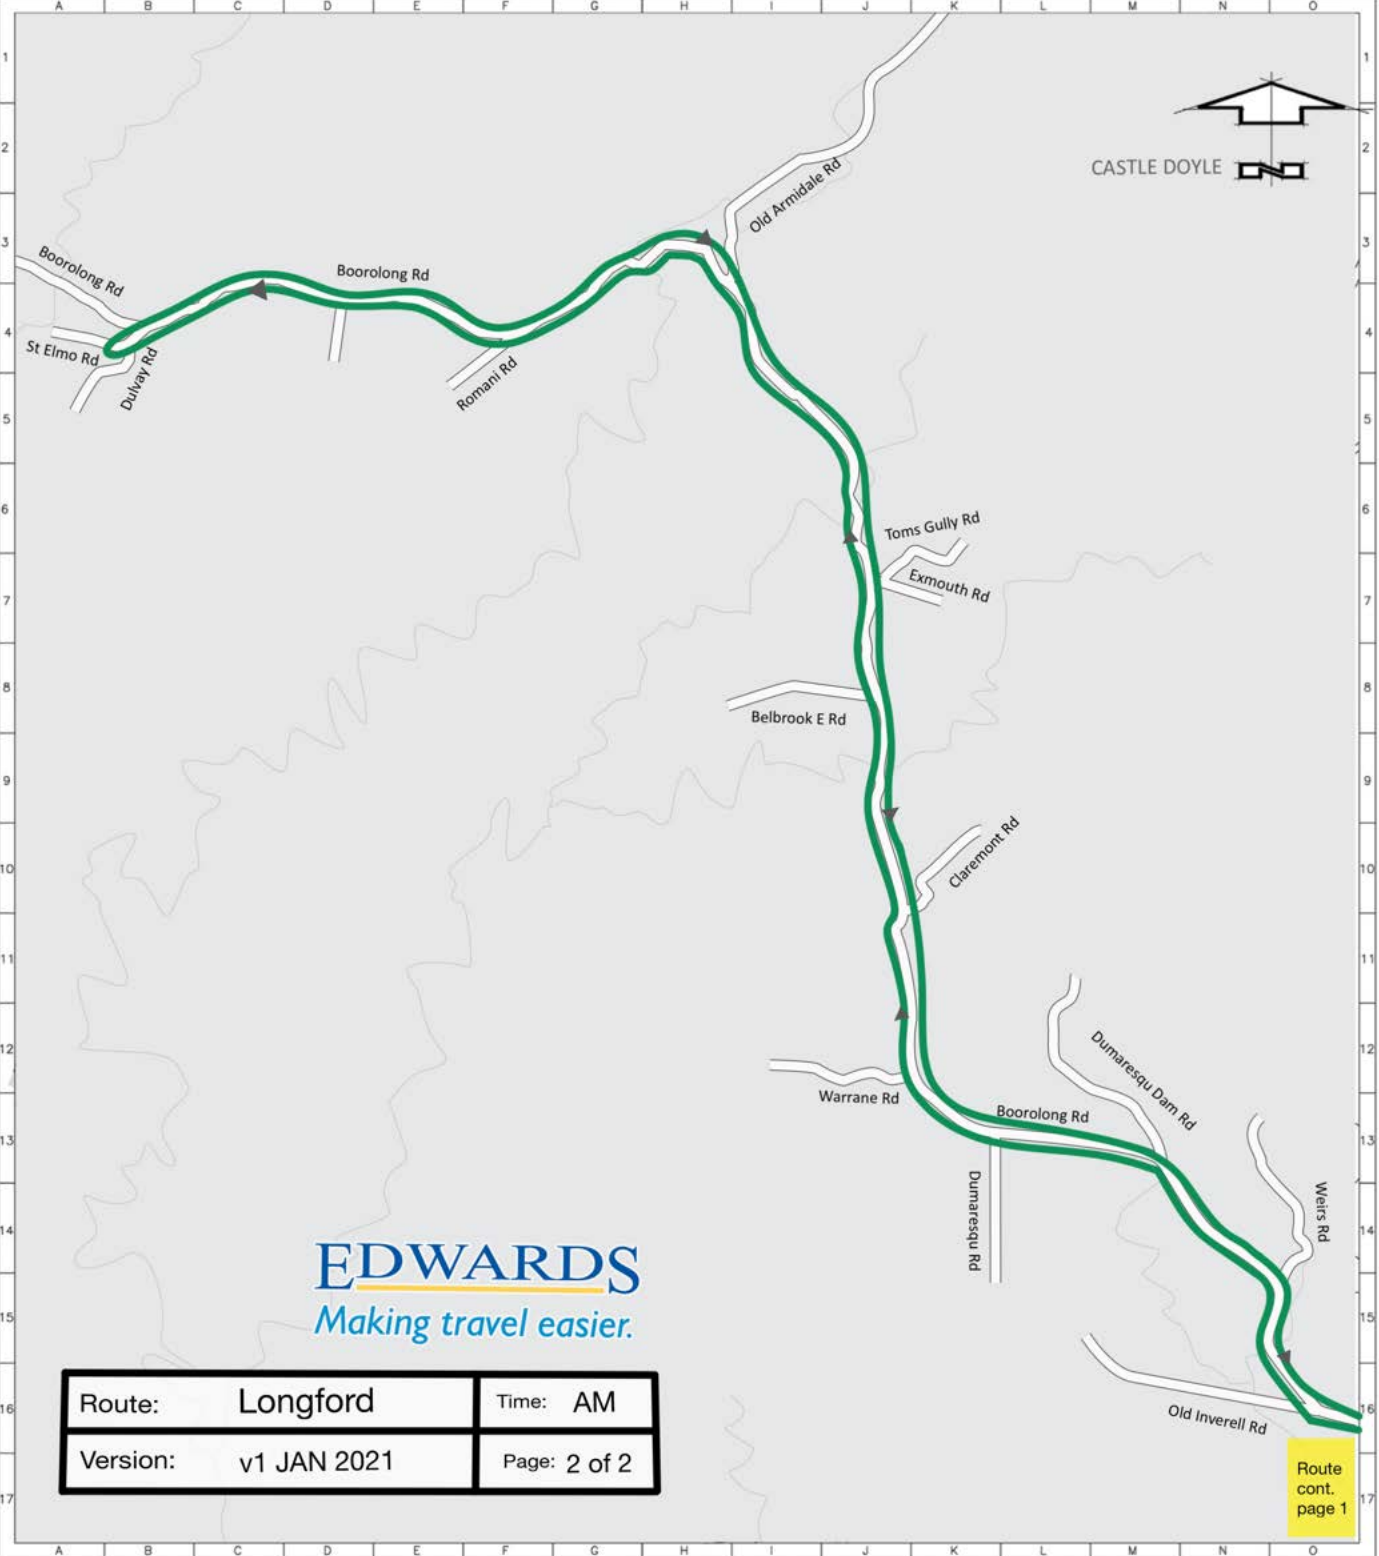

Route cont. page 2

EDWARDS
Making travel easier.

Route:	Longford	Time:	AM
Version:	v1 JAN 2021	Page:	1 of 2

CITY OF ARMIDALE

© COPYRIGHT ARMIDALE CITY COUNCIL. LAND INFORMATION CENTRE DATA. DATA, SEPTEMBER 1987.

DRAGY'S FALLS 23 HW

CASTLE DOYLE

EDWARDS
Making travel easier.

Route:	Longford	Time:	AM
Version:	v1 JAN 2021	Page:	2 of 2

Route
cont.
page 1

Route
cont.
page 2

EDWARDS
Making travel easier.

Route:	Longford	Time:	PM
Version:	v1 JAN 2021	Page:	1 of 2

--- CYCLEWAY

CITY OF ARMIDALE

© COPYRIGHT ARMIDALE CITY COUNCIL
LAND INFORMATION CENTRE DATA
DATA, SEPTEMBER 1987.

0 250 500 750 1000 1250m

DRAGAGE FALLS 23 HW

CASTLE DOYLE

EDWARDS
Making travel easier.

Route:	Longford	Time:	PM
Version:	v1 JAN 2021	Page:	2 of 2

Route
cont.
page 1