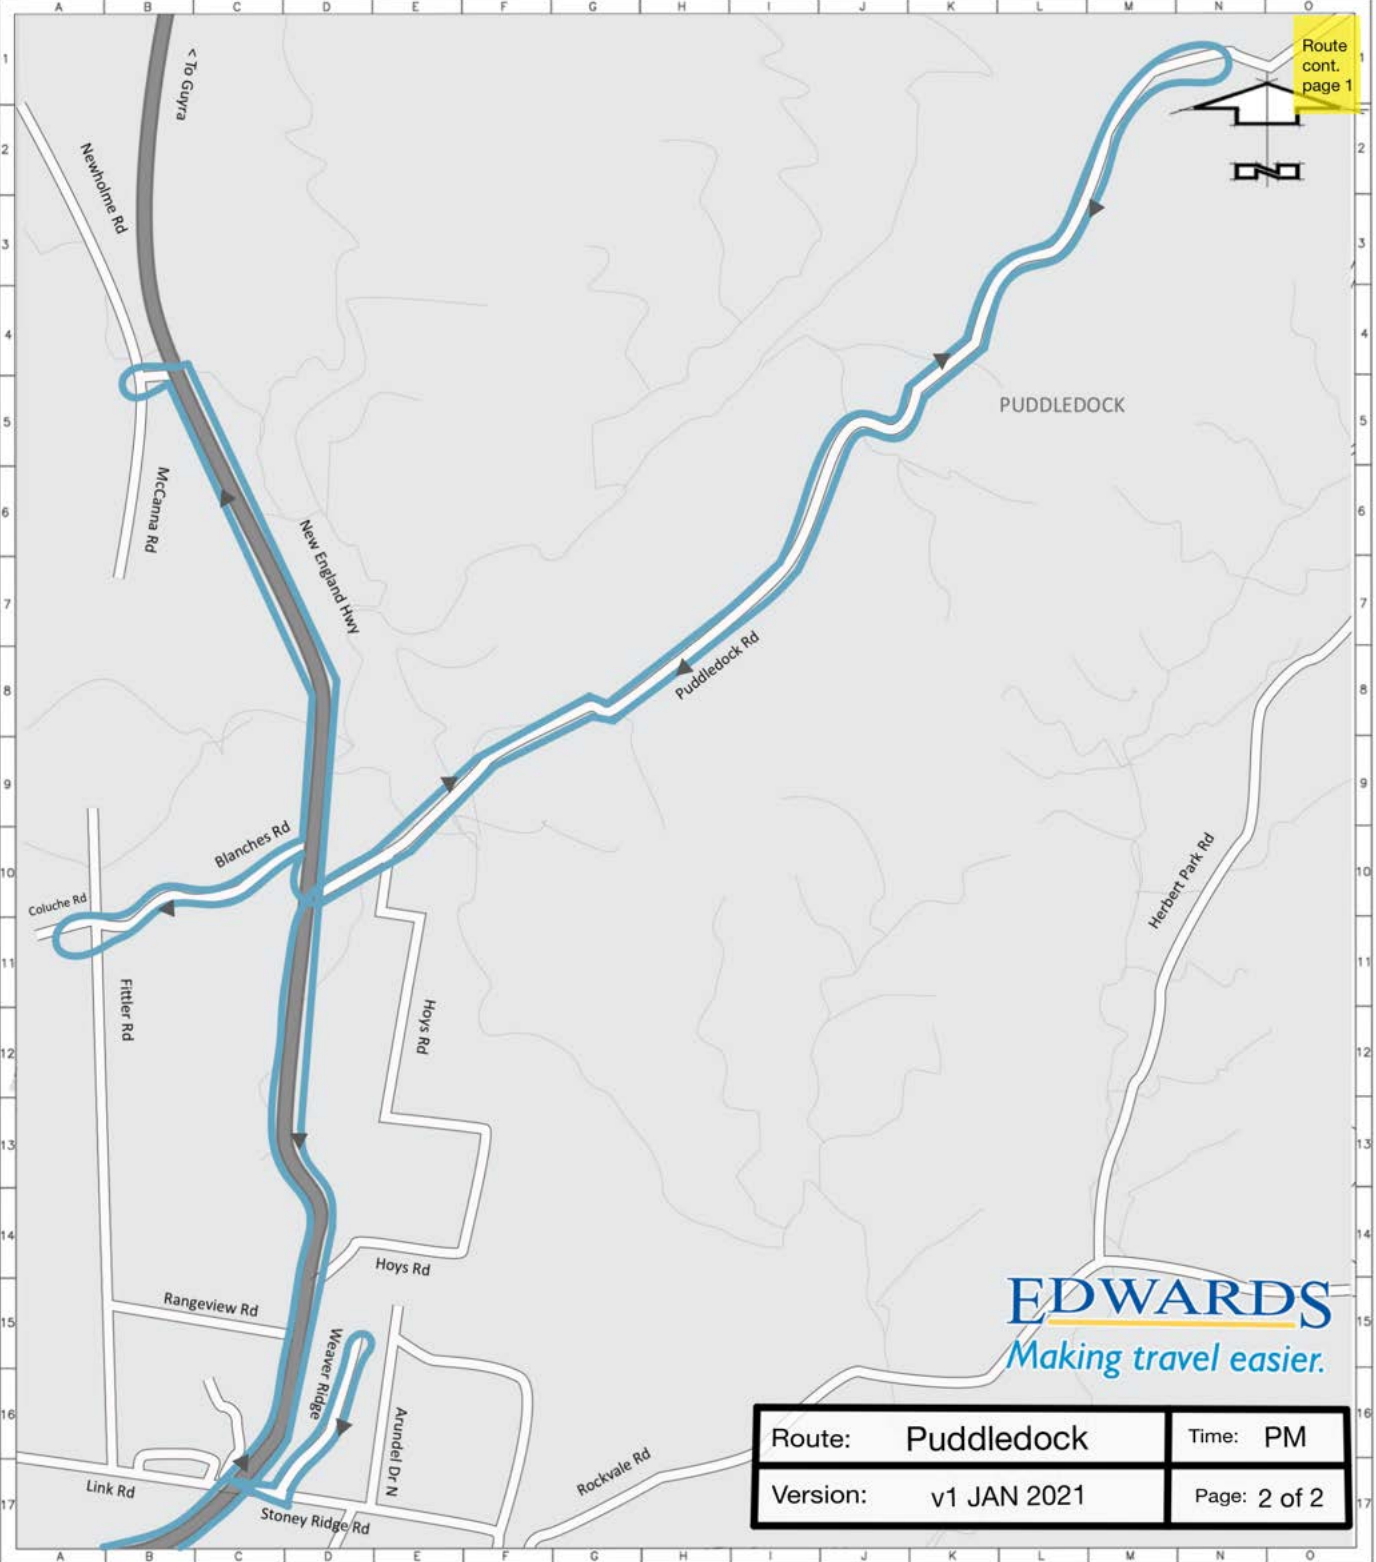

Route cont.  
page 2

**EDWARDS**  
Making travel easier.

Route:	Puddledock	Time:	AM
Version:	v1 JAN 2021	Page:	1 of 2

--- CYCLEWAY

**CITY OF ARMIDALE**

© COPYRIGHT ARMIDALE CITY COUNCIL  
LAND INFORMATION CENTRE DATA  
DATA, SEPTEMBER 1987.

--- CYCLEWAY

# CITY OF ARMIDALE

© COPYRIGHT ARMIDALE CITY COUNCIL  
LAND INFORMATION CENTRE DATA  
DATA, SEPTEMBER 1987.

DARGA'S FALLS 23 HW

**EDWARDS**  
Making travel easier.

Route: Puddledock	Time: PM
Version: v1 JAN 2021	Page: 2 of 2