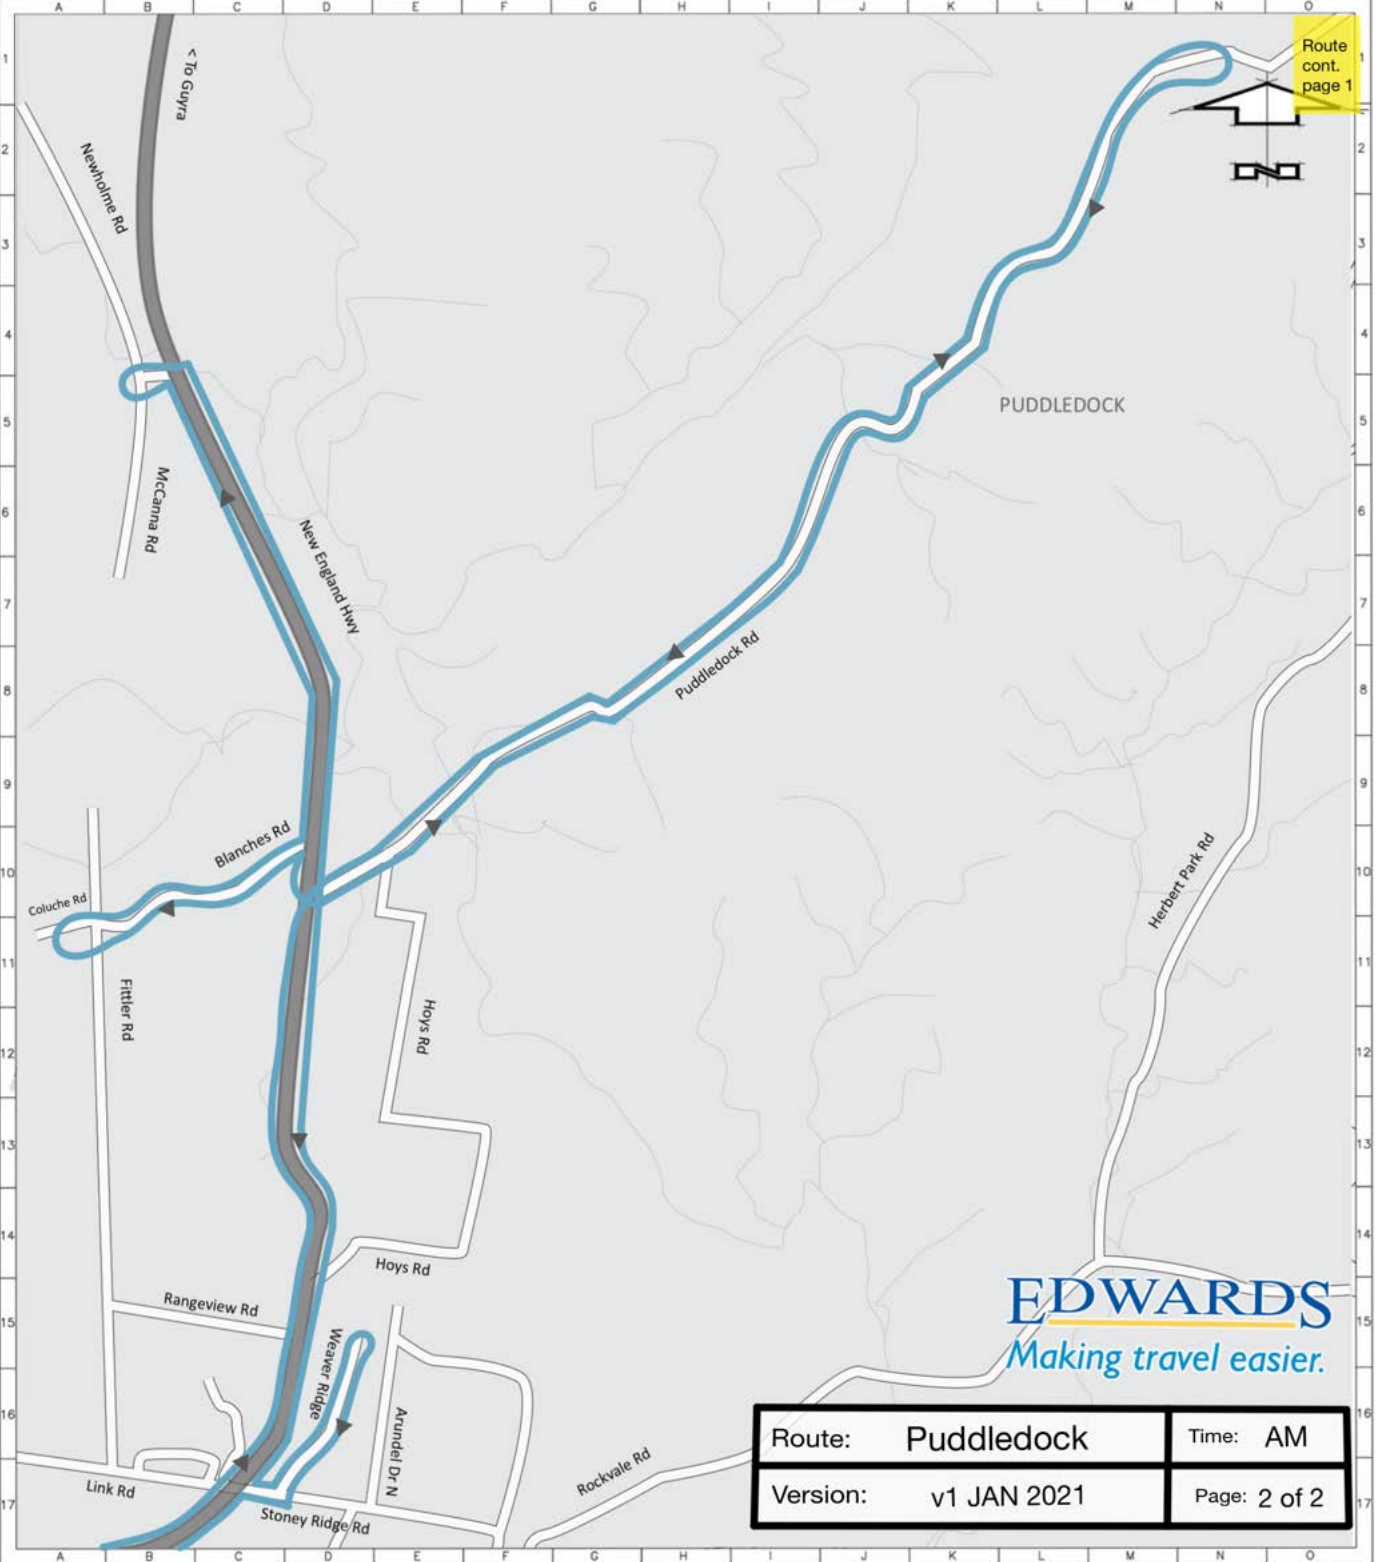

Route cont.  
page 2

**EDWARDS**  
Making travel easier.

Route:	Puddledock	Time:	AM
Version:	v1 JAN 2021	Page:	1 of 2

--- CYCLEWAY

**CITY OF ARMIDALE**

© COPYRIGHT ARMIDALE CITY COUNCIL  
LAND INFORMATION CENTRE DATA  
DATA, SEPTEMBER 1987.

DRAGY'S FALLS 23 HW

**EDWARDS**  
Making travel easier.

Route: Puddledock	Time: AM
Version: v1 JAN 2021	Page: 2 of 2

Route cont.  
page 2

**EDWARDS**  
Making travel easier.

Route:	Puddledock	Time:	PM
Version:	v1 JAN 2021	Page:	1 of 2

--- CYCLEWAY

# CITY OF ARMIDALE

© COPYRIGHT ARMIDALE CITY COUNCIL  
LAND INFORMATION CENTRE DATA  
DATA, SEPTEMBER 1987.

DARGA'S FALLS 23 HW

**EDWARDS**  
Making travel easier.

Route: Puddledock	Time: PM
Version: v1 JAN 2021	Page: 2 of 2