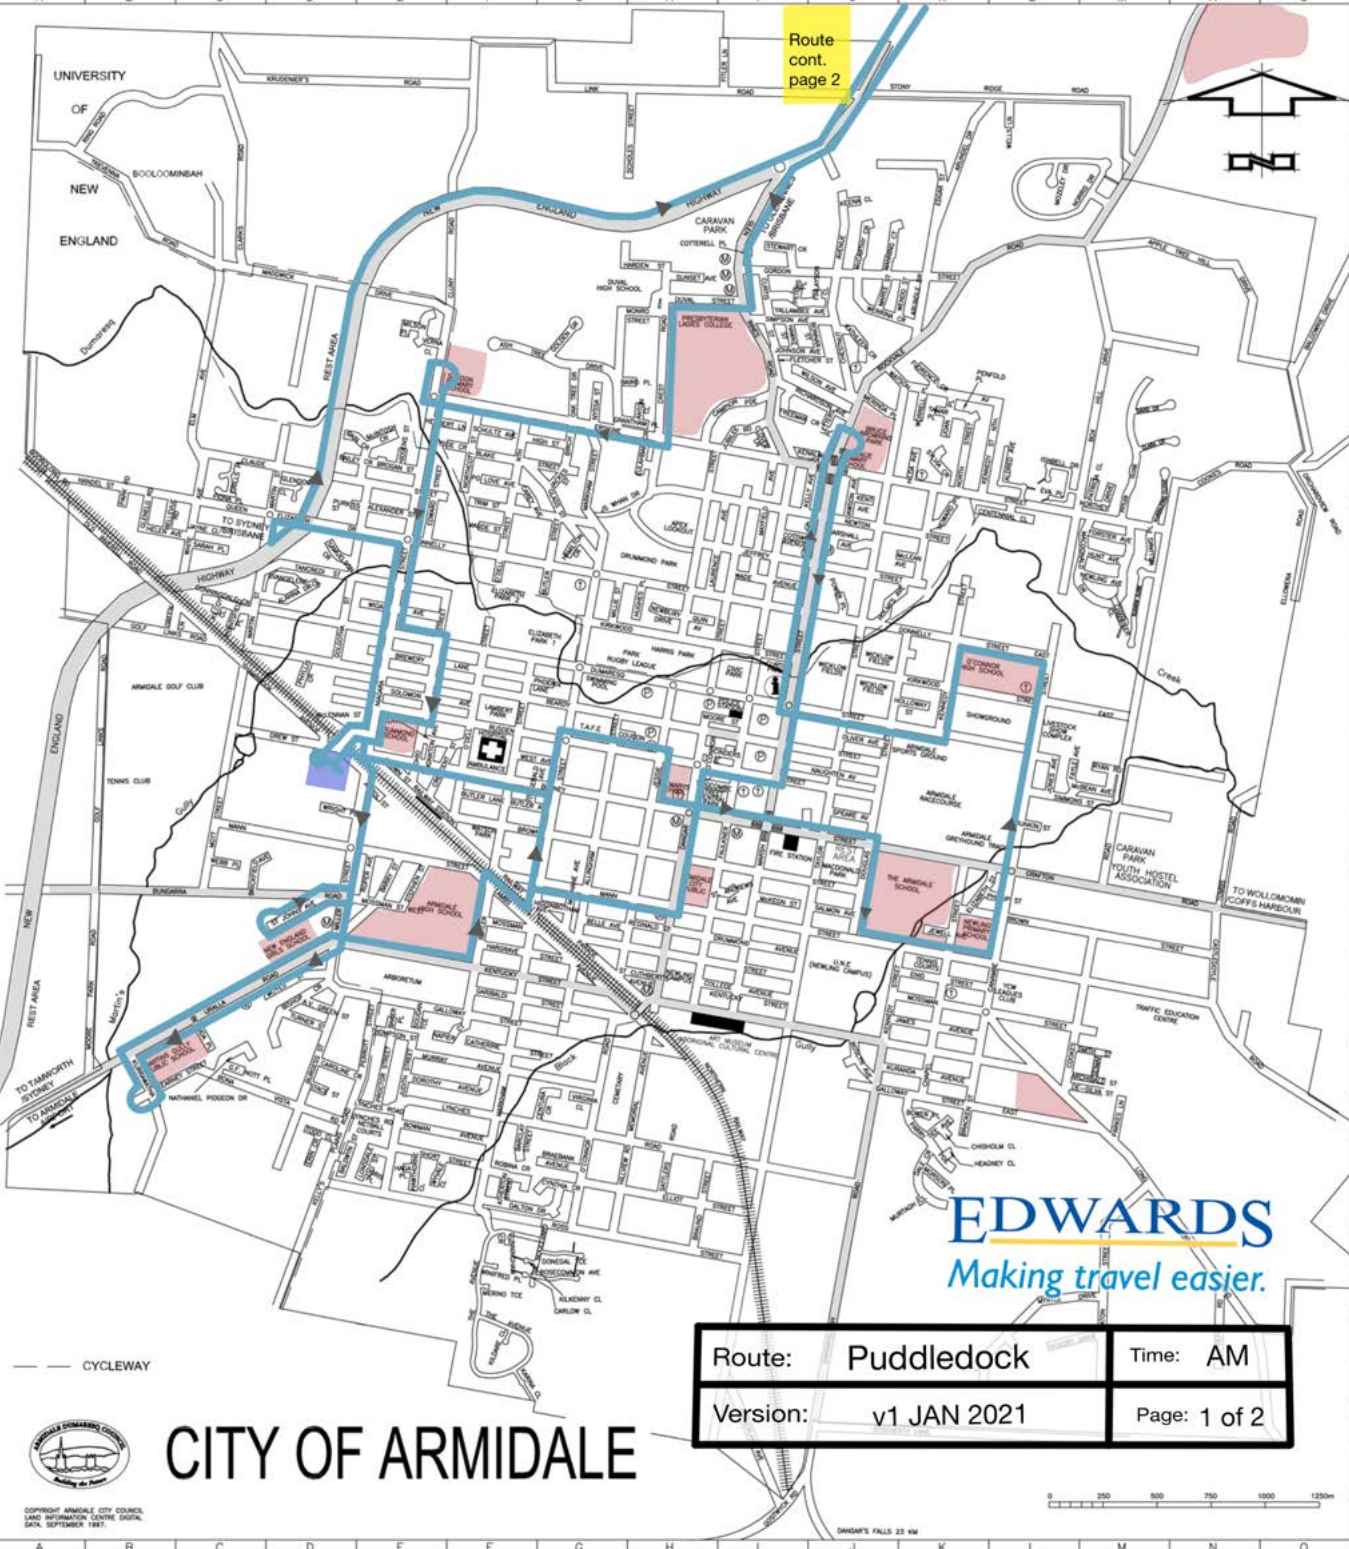

Route cont.
page 2

EDWARDS
Making travel easier.

Route:	Puddledock	Time:	AM
Version:	v1 JAN 2021	Page:	1 of 2

--- CYCLEWAY

CITY OF ARMIDALE

DRAGY'S FALLS 23 HW