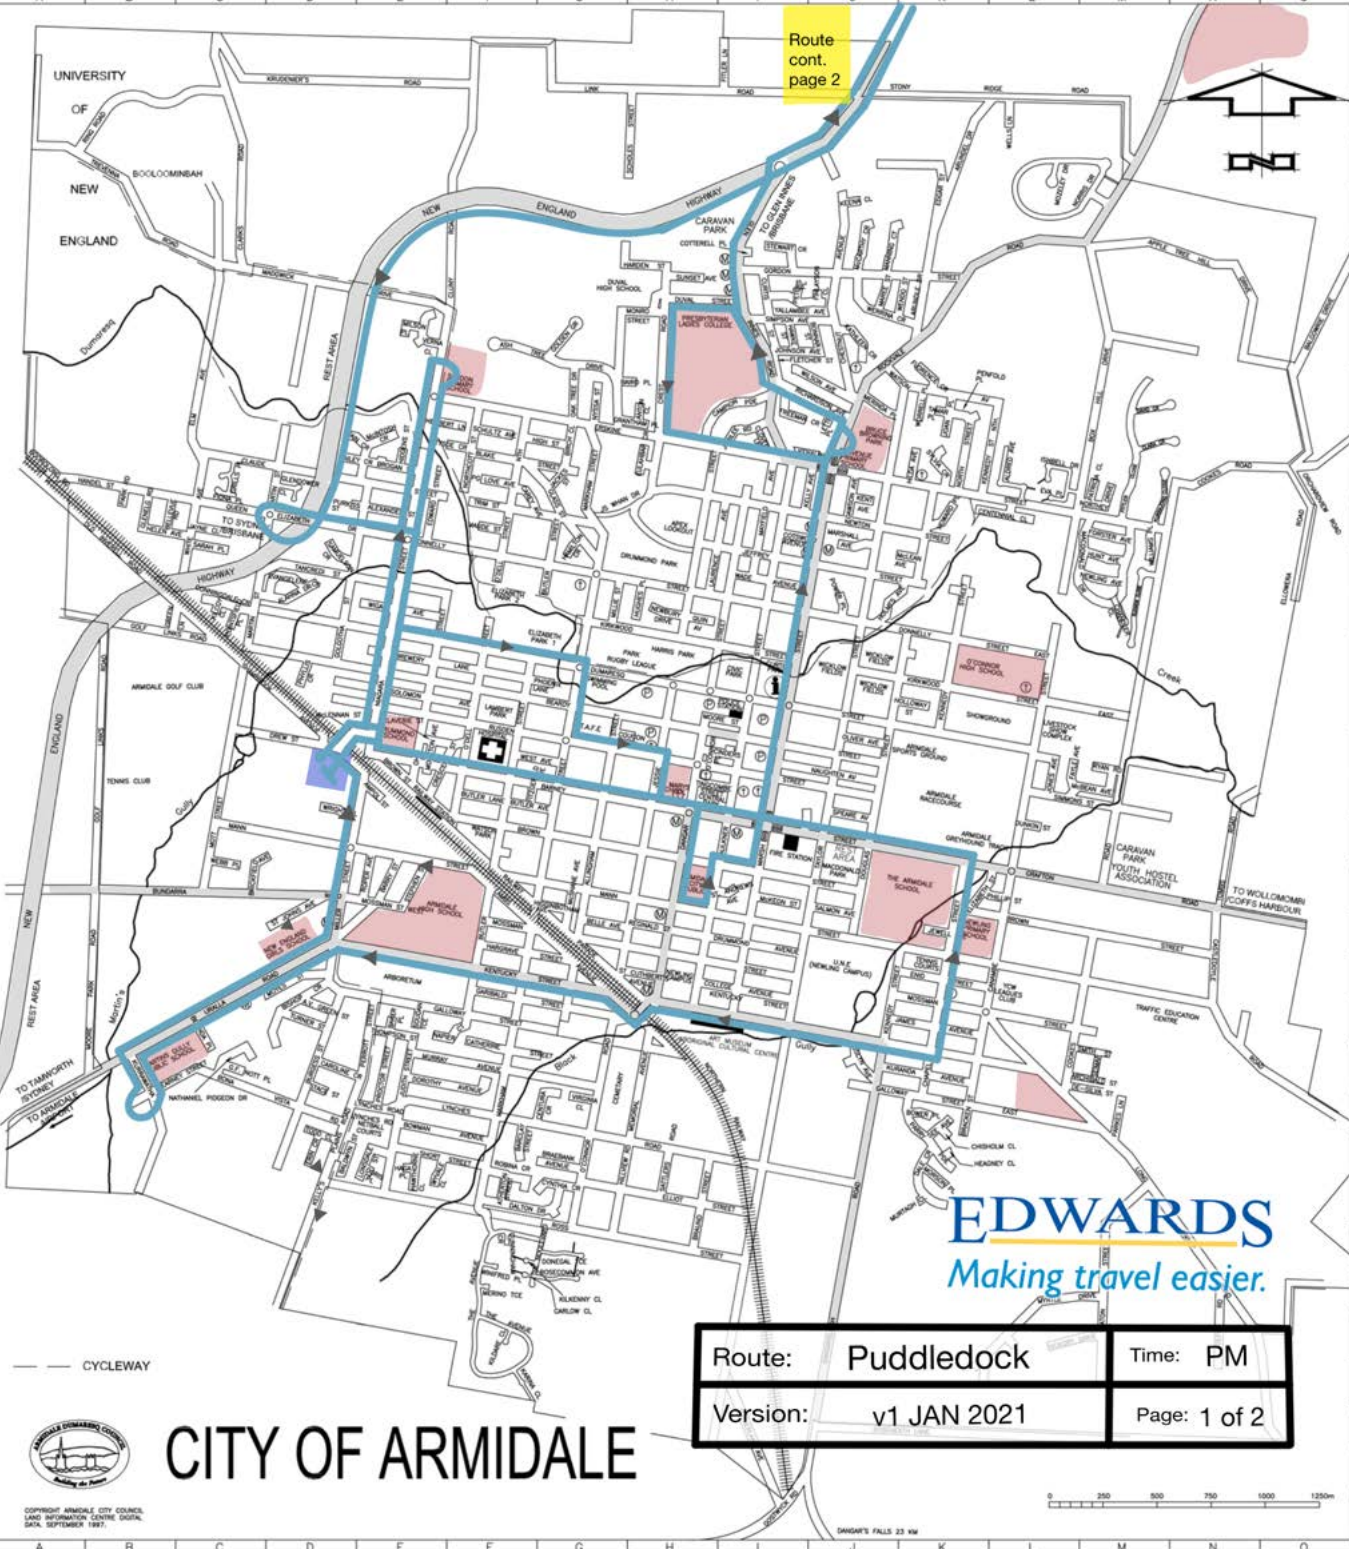

Route cont.
page 2

EDWARDS
Making travel easier.

Route:	Puddledock	Time:	PM
Version:	v1 JAN 2021	Page:	1 of 2

--- CYCLEWAY

CITY OF ARMIDALE

DARGA'S FALLS 23 HW