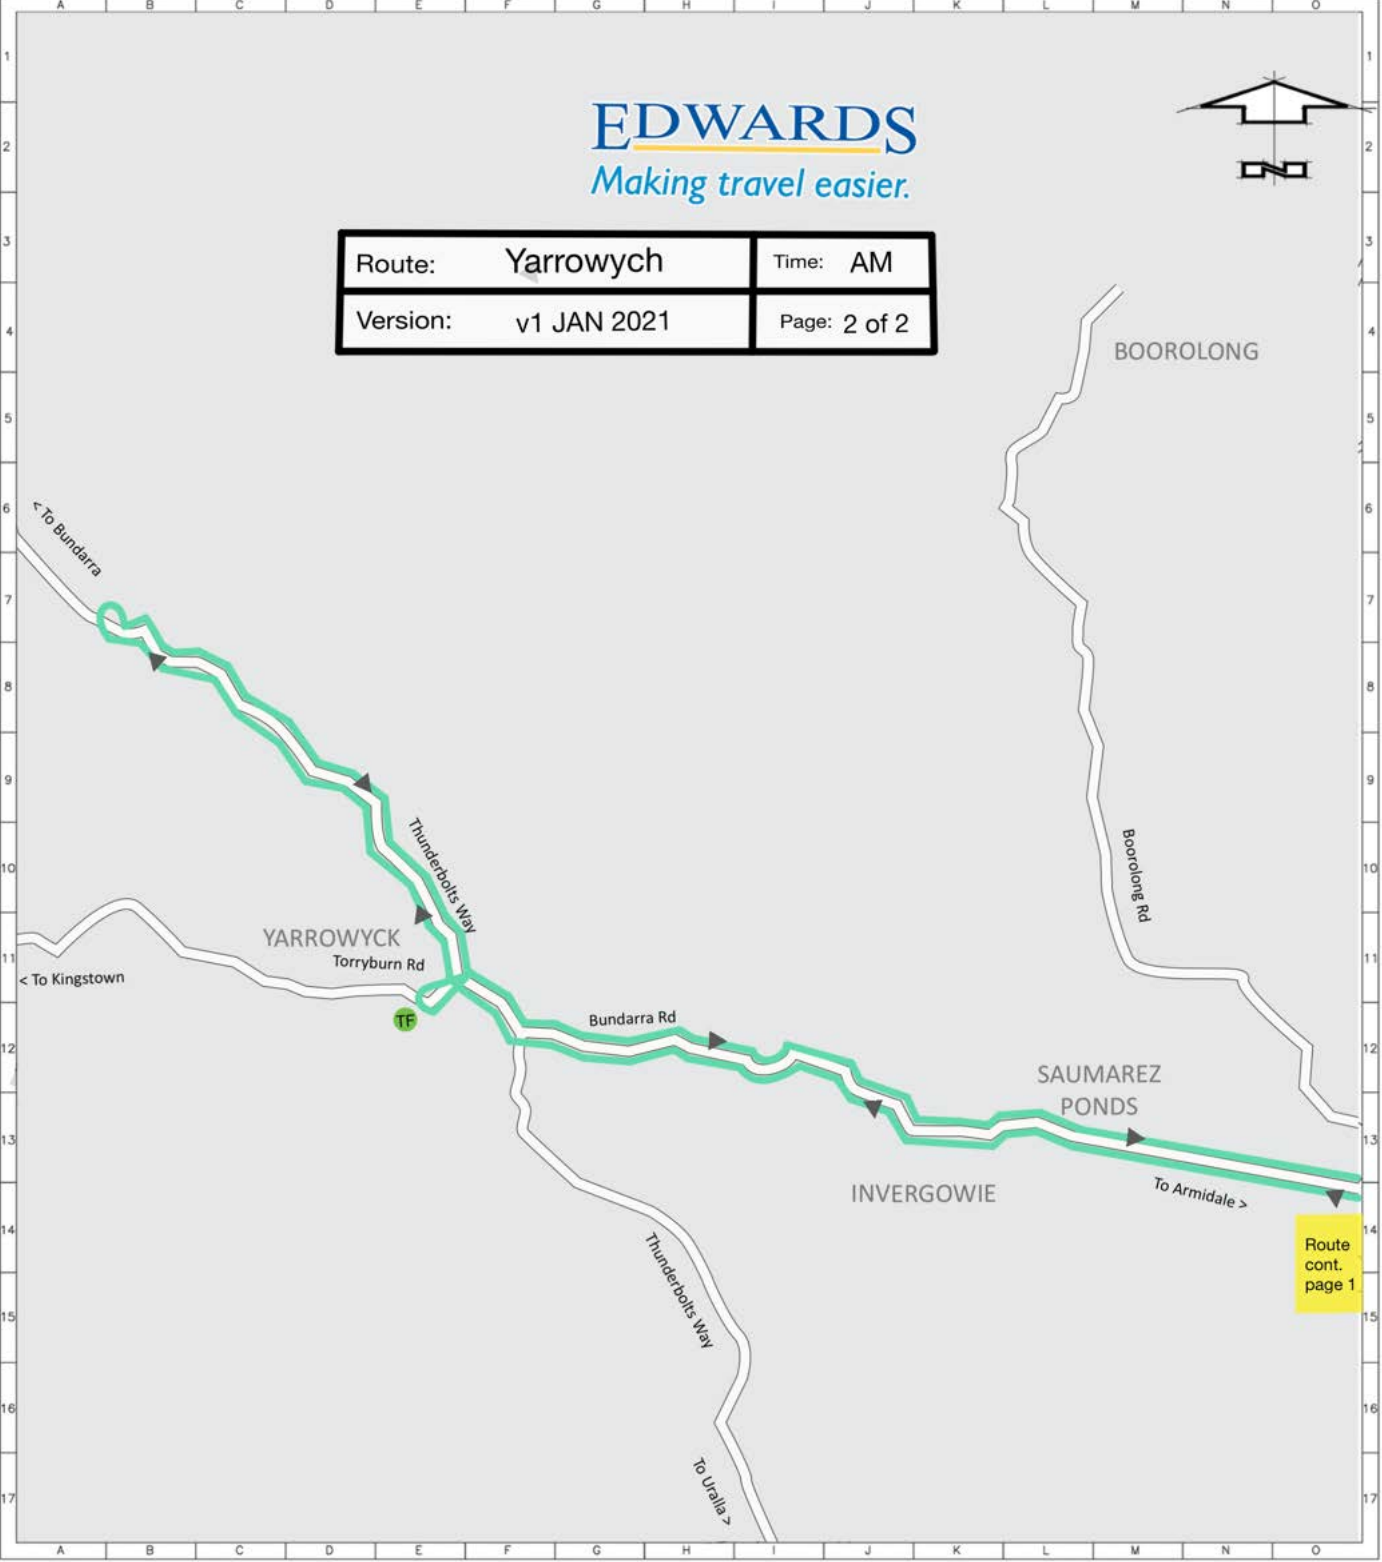

Route
cont.
page 2

EDWARDS
Making travel easier.

Route:	Yarrowych	Time:	AM
Version:	v1 JAN 2021	Page:	1 of 2

CITY OF ARMIDALE

0 250 500 750 1000 1250m

DRAGGIE'S FALLS 23 HW

Route:	Yarrowyck	Time:	AM
Version:	v1 JAN 2021	Page:	2 of 2

Route cont.
page 1

Route
cont.
page 2

EDWARDS
Making travel easier.

Route:	Yarrowych	Time:	PM
Version:	v1 JAN 2021	Page:	1 of 2

CITY OF ARMIDALE

© COPYRIGHT ARMIDALE CITY COUNCIL. LAND INFORMATION CENTRE DATA, 2014, SEPTEMBER 1997.

0 250 500 750 1000 1250m

DRAGON'S FALLS 23 HW

Route:	Yarrowych	Time:	PM
Version:	v1 JAN 2021	Page:	2 of 2

Route cont.
page 1