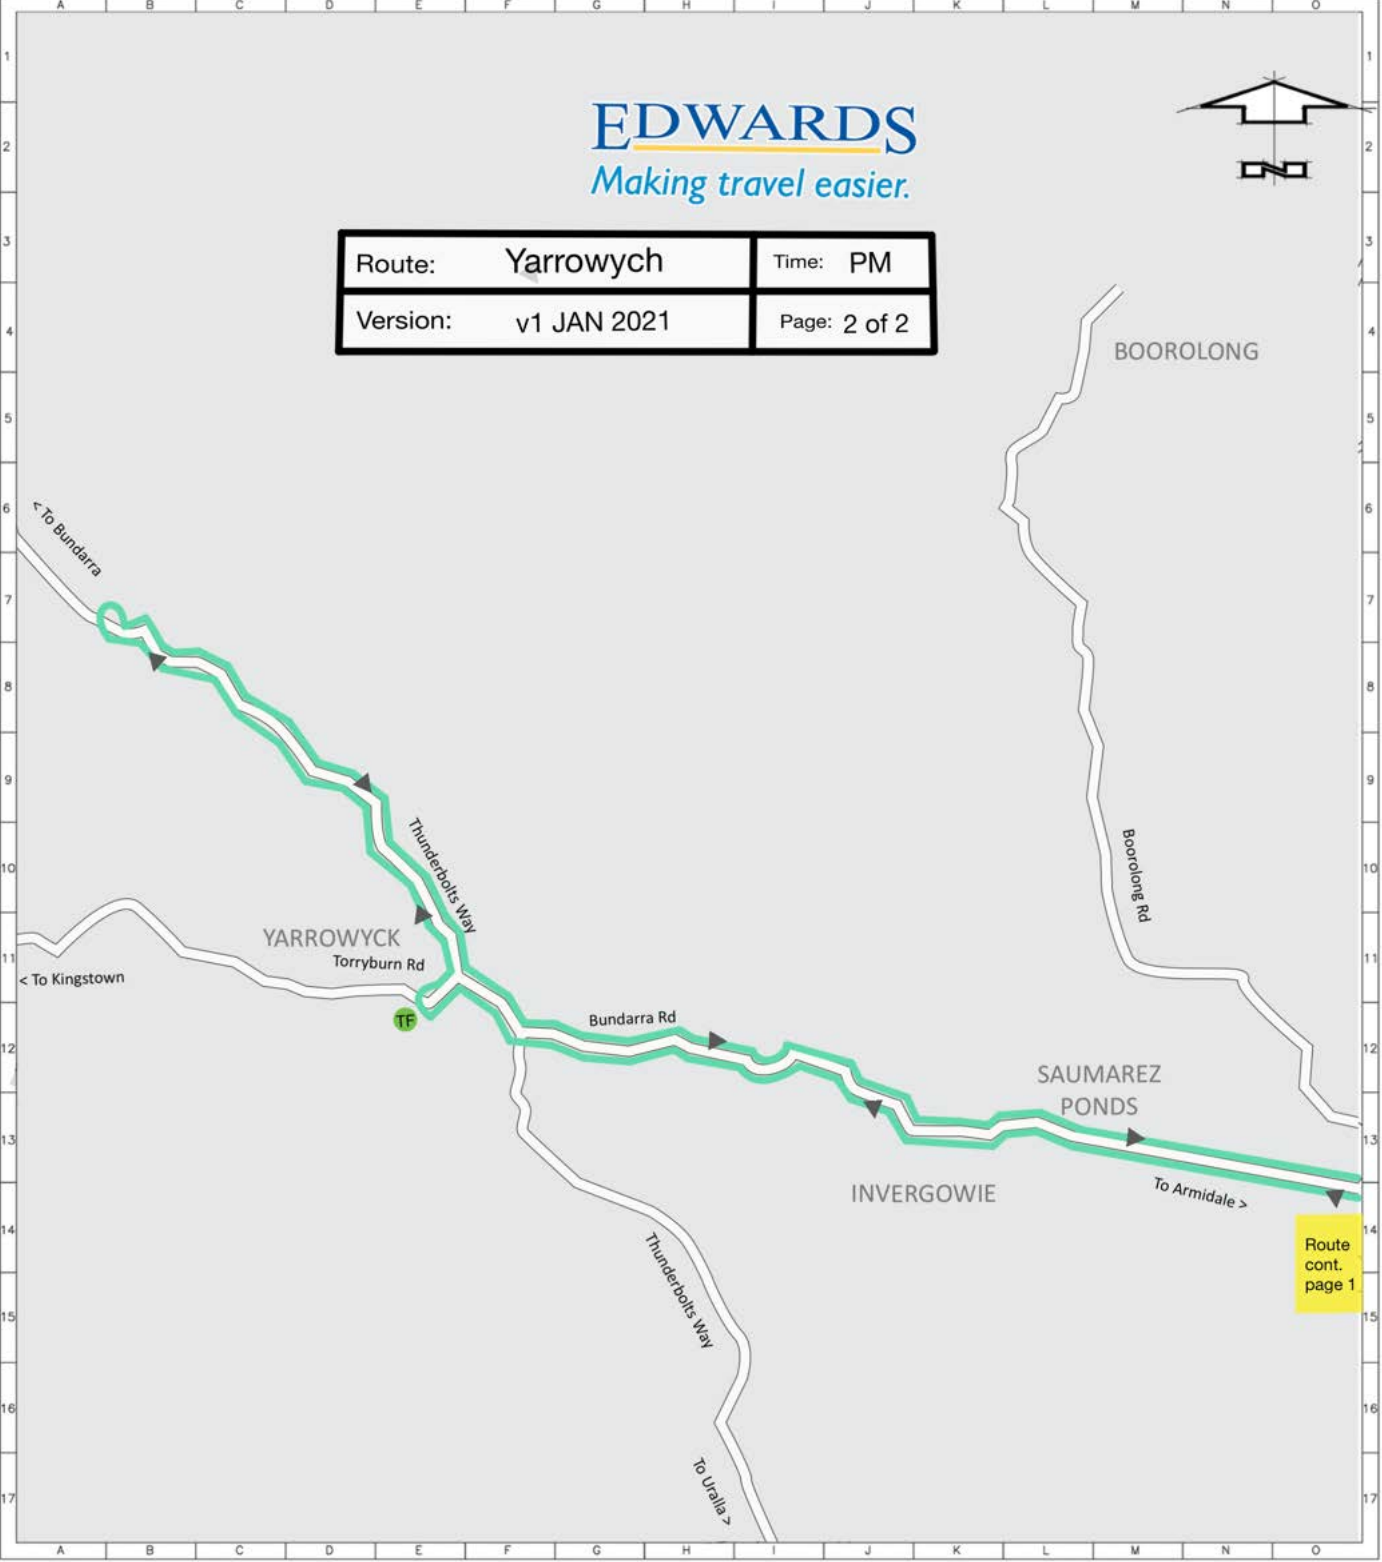

Route
cont.
page 2

EDWARDS
Making travel easier.

Route:	Yarrowych	Time:	AM
Version:	v1 JAN 2021	Page:	1 of 2

CITY OF ARMIDALE

0 250 500 750 1000 1250m

DRAGGIE'S FALLS 23 HW

Route:	Yarrowyck	Time:	AM
Version:	v1 JAN 2021	Page:	2 of 2

Route cont.
page 1

Route
cont.
page 2

EDWARDS
Making travel easier.

Route:	Yarrowych	Time:	PM
Version:	v1 JAN 2021	Page:	1 of 2

CITY OF ARMIDALE

© COPYRIGHT ARMIDALE CITY COUNCIL. LAND INFORMATION CENTRE DATA, 2014, SEPTEMBER 1997.

0 250 500 750 1000 1250m

DRAGON'S FALLS 23 HW

Route:	Yarrowych	Time:	PM
Version:	v1 JAN 2021	Page:	2 of 2

Route cont.
page 1