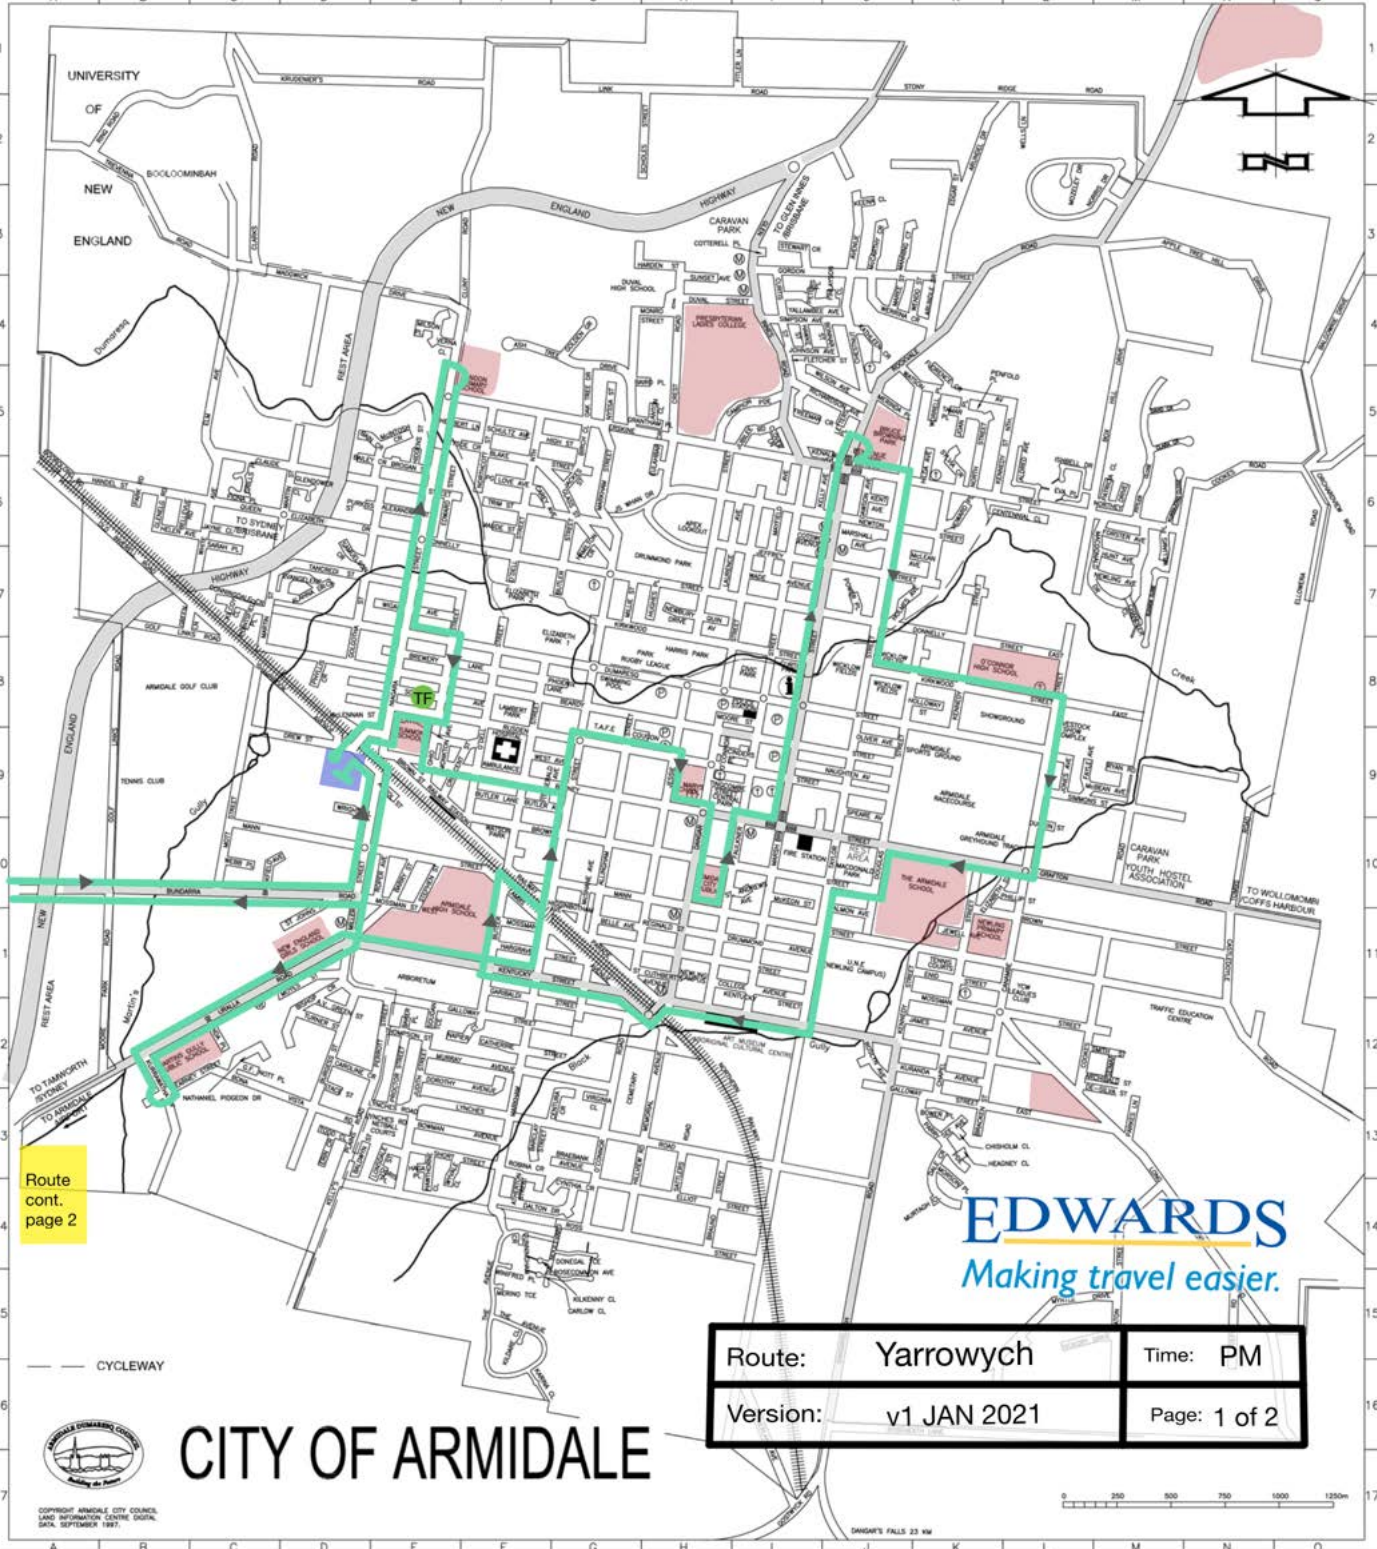

Route
cont.
page 2

EDWARDS
Making travel easier.

Route:	Yarrowych	Time:	PM
Version:	v1 JAN 2021	Page:	1 of 2

CITY OF ARMIDALE

0 250 500 750 1000 1250m

DRAGON'S FALLS 23 HW